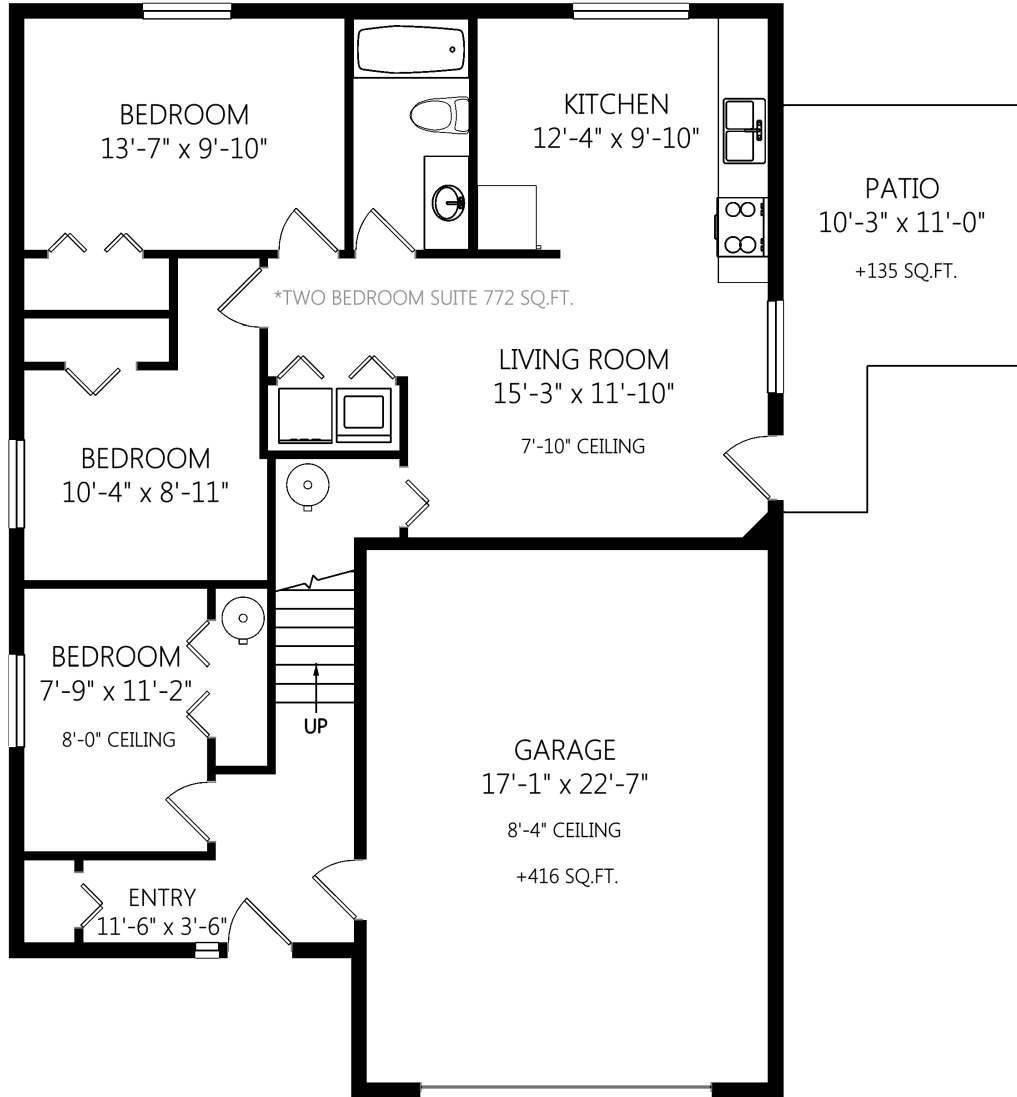

2332 Mountain Heights Dr

	Fin. Sq.Ft.	UnFin. Sq.Ft.	Total Sq.Ft.
Main Level	1329	0	1329
Lower Level	1029	0	1029
Garage	0	416	416
<b>Total</b>	<b>2358</b>	<b>416</b>	<b>2774</b>

Shown length and width dimensions are approximate.  
Area sq.ft. is representative of the on-site measurements. (1" accuracy)

2332 Mountain Heights Dr

**LOWER LEVEL**

1029 FINISHED SQ.FT.

+ ADDNL. SQ.FT. WHERE NOTED

	Fin. Sq.Ft.	UnFin. Sq.Ft.	Total Sq.Ft.
Main Level	1329	0	1329
Lower Level	1029	0	1029
Garage	0	416	416
<b>Total</b>	<b>2358</b>	<b>416</b>	<b>2774</b>

Shown length and width dimensions are approximate.  
Area sq.ft. is representative of the on-site measurements. (1" accuracy)

**standard**  
standardres.ca

Figures, Calculations, and Representations are for indicative and promotional purpose only.  
VI Standard Real Estate Services Inc. will not be liable for any damages of any kind arising from the mis-use of this information.