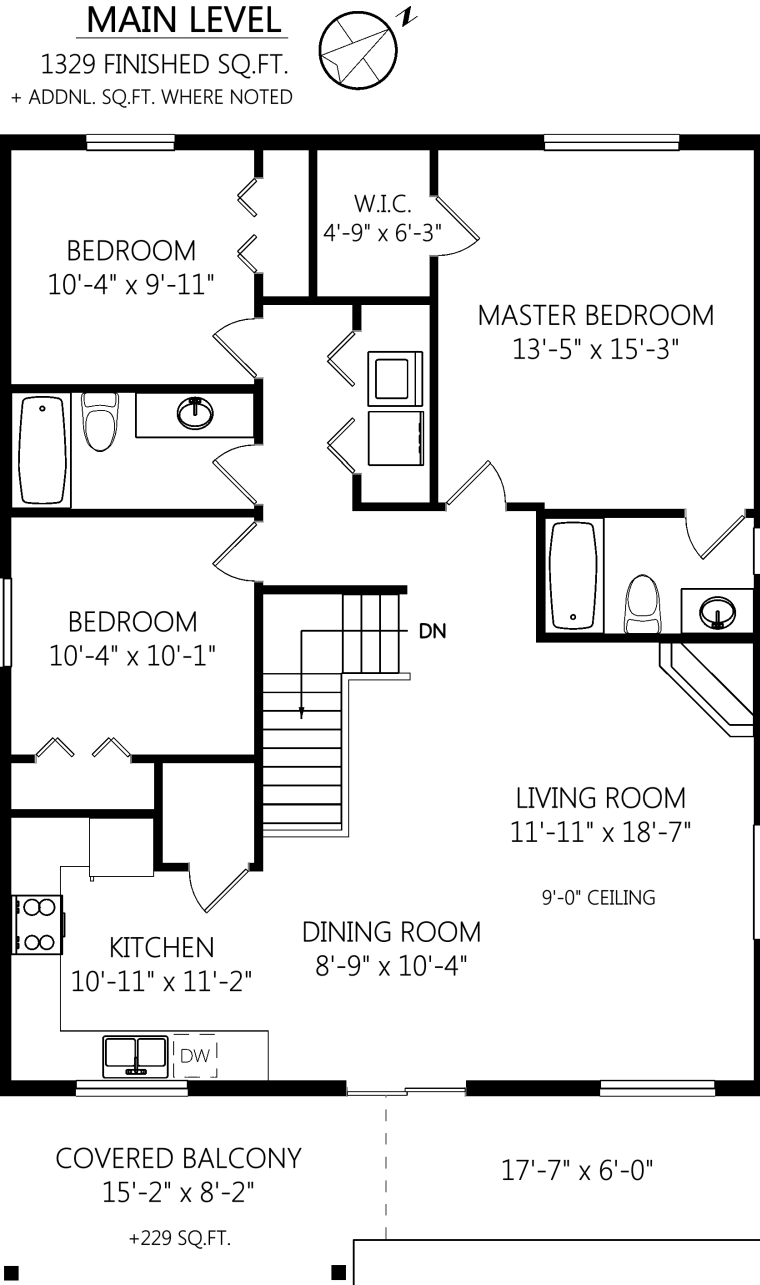

2332 Mountain Heights Dr

	Fin. Sq.Ft.	UnFin. Sq.Ft.	Total Sq.Ft.
Main Level	1329	0	1329
Lower Level	1029	0	1029
Garage	0	416	416
<b>Total</b>	<b>2358</b>	<b>416</b>	<b>2774</b>

Shown length and width dimensions are approximate.  
Area sq.ft. is representative of the on-site measurements. (1" accuracy)

2332 Mountain Heights Dr

**LOWER LEVEL**

1029 FINISHED SQ.FT.

+ ADDNL. SQ.FT. WHERE NOTED

	Fin. Sq.Ft.	UnFin. Sq.Ft.	Total Sq.Ft.
Main Level	1329	0	1329
Lower Level	1029	0	1029
Garage	0	416	416
<b>Total</b>	<b>2358</b>	<b>416</b>	<b>2774</b>

Shown length and width dimensions are approximate.  
Area sq.ft. is representative of the on-site measurements. (1" accuracy)

**standard**  
standardres.ca

Figures, Calculations, and Representations are for indicative and promotional purpose only.  
VI Standard Real Estate Services Inc. will not be liable for any damages of any kind arising from the mis-use of this information.